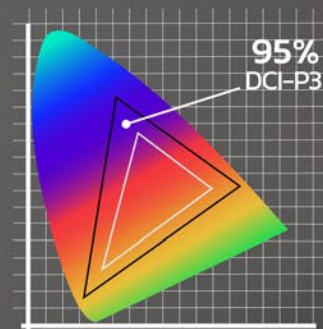

The 30-inch large screen is presented in an ultra-wide ratio of 21:9.

It increases about 30% display area compared to conventional monitors. The screen is wider and multitasking is easier. The 1500R curved screen can show a panoramic view.

PERFECT
CURVATURE

CURVED
WIDESCREEN
MONITOR

MORE LIFE LIKE PICTURES

The panel covers about 95% of DCI-P3 movie color gamut that has a larger coverage than sRGB and a more lifelike colors. Original 8-bit panel have more than 16.7 million colors to display every natural color.

+16.7
million colors

HIGH REFRESH MAKES GRAPHICS SMOOTHER

This 100Hz monitor has smoother dynamic pictures, with 1ms MPRT that reduces picture latency and makes graphics seamless.

The Low Blue Light feature reduces your monitor's blue light to protect you from eye fatigue, irritation and strains.

PIP/PBP SPLIT
SCREEN

Qian 30" Ultra Wide FHD 1080P Curved Office Monitor

QMC-VA30-0

Panel	M300DVR02.1	Vertical Viewing Angle	178°
Screen Size	29.5 inches	Inclination Angle	'-5°±2°/20°±2°
Refresh Rate	100 Hz	Aspect Ratio	21:9
Maximum Resolution	2560*1080	Contrast Ratio	3000:1
Dot pitch	269.7 (H) x269.7(V)	Display Colors	16.7M
Screen Type	Curved	VESA	75*75mm
Response Time	OD 10-12MS	Additional Characteristics	Flicker Free Technology, AMD Freesync, GSync, Frameless Design, Low Blue Light
Panel Type	VA	EAN	7500619009881
Brightness	200(MIN) 250(TYP)		
Horizontal Viewing Angle	178°		